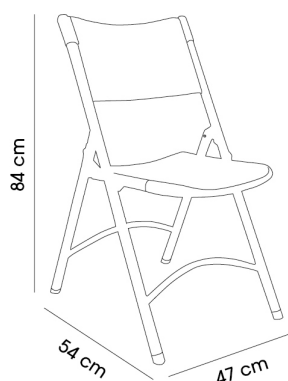

CHAIRS KLAUS

KLAUS CHAIR

Folding chair with powder-coated steel frame in grey. High density polyethylene back and seat. Available in light grey. UV protection. Safety clip to accompany with contract standards.

MEASUREMENTS

W 47cm × **L** 54cm × **H** 84cm × **Hs** 43cm

W 18.5in × **L** 21.3in × **H** 33.1in × **Hs** 16.9in

CHARACTERISTICS

Weight 4,7 Kg.

STD units	Packaging dim. (cm)	Units Container 20'	Units Container 40'	Units Container HC	Units Trayler 70m ³	Units Truck 100m ³
4X	114 × 27 × 47	610	1544	1544	1860	1860

SHELL COLOR

Light Grey