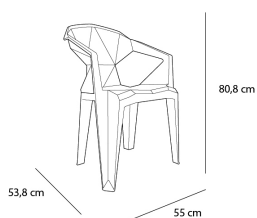

DELTA RECYCLED

TECHNICAL SHEET

garbar

CHAIRS DELTA RECYCLED

CERTIFICATIONS

UNEEN16139, UNEEN581-1, UNEEN581-2

DELTA RECYCLED ARMCHAIR

Monobloc armchair for indoor and outdoor use. Made with recycled and recyclable polypropylene. Stackable and resistant. UV protection. Net weight 3.20 kg. (7.05 lb)

MEASUREMENTS

W 55cm × **L** 53,8cm × **H** 80,8cm × **Hs** 44,5cm × **Ha** 66cm

W 21.66in × **L** 21.19in × **H** 31.82in × **Hs** 17.52in × **Ha** 25.99in

CHARACTERISTICS

Weight 3,32 Kg. | **Maximum Stackable** 24 unidades

STD units	Packaging dim. (cm)	Units Container 20'	Units Container 40'	Units Container HC	Units Trayler 70m ³	Units Truck 100m ³
P108	115 × 120 × 245	0	0	2376	2592	3240
P30	80 × 120 × 180	330	750	750	990	1200