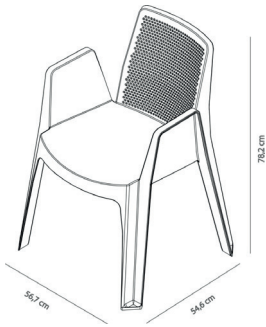

Ref. 04900 - EAN 8411344049006

PLAY ARMCHAIR WHITE

Designed by **David Carrasco Barceló**

DESCRIPTION

Chair for indoor and outdoor use. Injected with PP. Stackable. UV protección. Chair's net weight 2,8 kg.

CERTIFICATIONS

UNEEN581-1, UNEEN581-2

MEASUREMENTS

W 57cm x **L** 54cm x **H** 78,6cm x **Hs** 44,5cm x **Ha** 65cm

W 22.45in x **L** 21.26in x **H** 30.95in x **Hs** 17.52in x **Ha** 25.6in

CHARACTERISTICS

Weight 2,8 Kg.

Maximum Stackable 27 Units

STD units	Packaging dim. (cm)	Units Container 20'	Units Container 40'	Units Container HC	Units Traylor 70m ³	Units Truck 100m ³
4X	56.8 x 59.5 x 105	344	696	800	820	960
P124	112 x 120 x 224	0	0	2480	2976	3472
P34	80 x 120 x 180	374	850	850	1122	1360