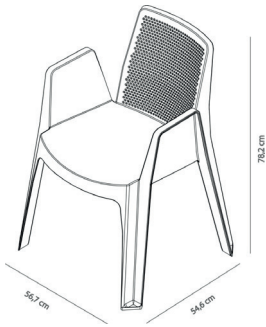

Ref. 04903 - EAN

PLAY ARMCHAIR DARK GREY

Designed by **David Carrasco Barceló**

DESCRIPTION

Chair for indoor and outdoor use. Injected with PP. Stackable. UV protección. Chair's net weight 2,8 kg.

CERTIFICATIONS

UNEEN581-1, UNEEN581-2

MEASUREMENTS

W 57cm x **L** 54cm x **H** 78,6cm x **Hs** 44,5cm x **Ha** 65cm

W 22.45in x **L** 21.26in x **H** 30.95in x **Hs** 17.52in x **Ha** 25.6in

CHARACTERISTICS

Weight 2,8 Kg.

Maximum Stackable 27 Units

STD units	Packaging dim. (cm)	Units Container 20'	Units Container 40'	Units Container HC	Units Traylor 70m ³	Units Truck 100m ³
4X	56.8 x 59.5 x 105	344	696	800	820	960
P124	112 x 120 x 224	0	0	2480	2976	3472
P34	80 x 120 x 180	374	850	850	1122	1360