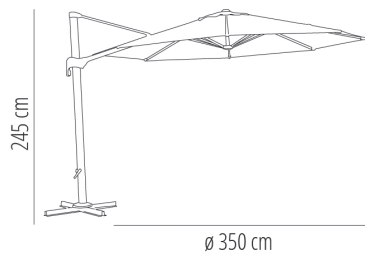

Ref. 59118 - **EAN 8411344591185**

LA2 SUNSHADE BEIGE

DESCRIPTION

Powder-coated aluminium lateral umbrella of 3.5 m diameter. Eight ribs 17,25 mm. Aluminium pole 2,56x3.74 in opening with crank, 250 gr/m² polyester fabric without flap, with airshaft. Cover tilt, turning left and right. Turning to 360° rotating. Base not included.

IMAGE AVAILABLE
SOON

MEASUREMENTS

H 245cm x **Ø** 350cm

H 96.46in x **Ø** 137.8in

CHARACTERISTICS

Weight 26 Kg.

STD units	Packaging dim. (cm)	Units Container 20'	Units Container 40'	Units Container HC	Units Traylor 70m ³	Units Truck 100m ³
1X	42 x 258 x 17	130	260	300	350	