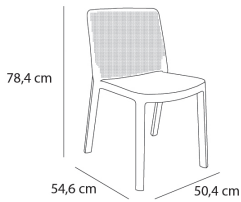

### DESCRIPTION

Chair for indoor and outdoor use. Injected with PP. Stackable. UV protection. Chair's net weight 6.10 lb.

### MEASUREMENTS

**W** 50,4cm × **L** 54,6cm × **H** 78,4cm × **Hs** 45cm

**W** 19.85in × **L** 21.5in × **H** 30.87in × **Hs** 17.72in

### CHARACTERISTICS

**Weight** 2,9 Kg.

**Stackable** max 7 Units

STD units	Packaging dim. (cm)	Units Container 20'	Units Container 40'	Units Container HC	Units Traylor 70m <sup>3</sup>	Units Truck 100m <sup>3</sup>
4X	51.7 × 74.2 × 96.9	312	624	768	748	996
6X	61 × 80 × 110	312	690	786	888	1044
P22	58 × 98 × 220	528	1056	1056	1188	1276