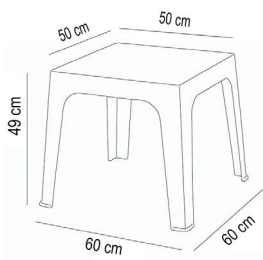

CERTIFICATIONS

D60-300

MEASUREMENTS

W 50cm x **L** 50cm x **H** 49cm

W 19.69in x **L** 19.69in x **H** 19.3in

CHARACTERISTICS

Weight 1.86

Stackable max 20 Units

STD units	Packaging dim. (cm)	Units Container 20'	Units Container 40'	Units Container HC	Units Traylor 70m ³	Units Truck 100m ³
4X	60 x 60 x 63	324	684	960	1064	1600
P80	80 x 120 x 213	880	2000	2000	2640	2880