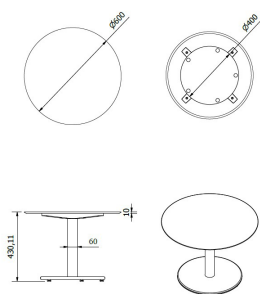

## TABLES HIGH TAPIES 1 10 Ø40 FOOT

Table for indoor use with painted cast iron pedestal base table. Ø 80 mm tube. Non-turn notch. Base dimensions: Ø 40 cm. Table top in Werzalit.

### TABLE FEATURES

**H** 109,5cm x **Ø** 60cm

**H** 43.12in x **Ø** 23.63in

**Weight** 15,13 Kg.

STD units	Packaging dim. (cm)	Units Container 20'	Units Container 40'	Units Container HC	Units Traylor 70m <sup>3</sup>	Units Truck 100m <sup>3</sup>
1X	61 x 64 x 20	360	753	909	1072	1109

### TABLETOP

	White	Black
Ø 60cm	<input type="checkbox"/>	<input type="checkbox"/>

## TABLES TAPIES

Side table for indoor use with painted cast iron pedestal base table. Ø 80 mm tube. Non-turn notch. Base dimensions: Ø 40 cm. Table top in high pressure laminate (HPL).