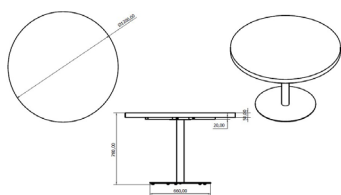

### TABLE FEATURES

**H** 73cm x  $\varnothing$  70cm

**H** 28.75in x  $\varnothing$  27.56in

**Weight** 29 Kg.

STD units	Packaging dim. (cm)	Units Container 20'	Units Container 40'	Units Container HC	Units Traylor 70m <sup>3</sup>	Units Truck 100m <sup>3</sup>
1X	71 x 74 x 20	264	555	663	774	930

### TABLETOP

	White	Black	Natural Oak	Concrete	Ash Oak	Washed Wood	Vintage Pine
$\varnothing$ 70cm							
$\varnothing$ 60cm							
80x80cm							
70x60cm							
68x68cm							
70x70cm							
$\varnothing$ 80cm							
60x60cm							

## TABLES TAPIES XL Ø60 FOOT

Table for indoor use with painted cast iron pedestal base table. Ø 80 mm tube. Non-turn notch. Base dimensions: Ø 66 cm. Table top in Durolight.

### TABLE FEATURES

**H** 78cm x Ø 120cm

**H** 30.71in x Ø 47.25in

**Weight** 52 Kg.

STD units	Packaging dim. (cm)	Units Container 20'	Units Container 40'	Units Container HC	Units Traylor 70m <sup>3</sup>	Units Truck 100m <sup>3</sup>
1X	108 x 109 x 19	140	296	318	372	464