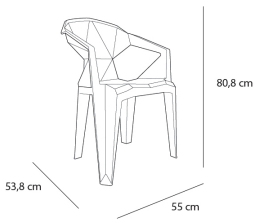

DELTA RECYCLED

TECHNICAL SHEET

garbar

Ref. 05714 - EAN 8411344057148

DELTA RECYCLED ARMCHAIR BLUE AIR

DESCRIPTION

Monobloc armchair for indoor and outdoor use. Made with recycled and recyclable polypropylene. Stackable and resistant. UV protection. Net weight 3.20 kg. (7.05 lb)

CERTIFICATIONS

UNEEN16139, UNEEN581-1, UNEEN581-2

MEASUREMENTS

W 55cm x **L** 53,8cm x **H** 80,8cm x **Hs** 44,5cm x **Ha** 66cm

W 21.66in x **L** 21.19in x **H** 31.82in x **Hs** 17.52in x **Ha** 25.99in

CHARACTERISTICS

Weight 3,32 Kg.

Maximum Stackable 24 Units

STD units	Packaging dim. (cm)	Units Container 20'	Units Container 40'	Units Container HC	Units Traylor 70m ³	Units Truck 100m ³
P108	115 x 120 x 245	0	0	2376	2592	3240
P30	80 x 120 x 180	330	750	750	990	1200