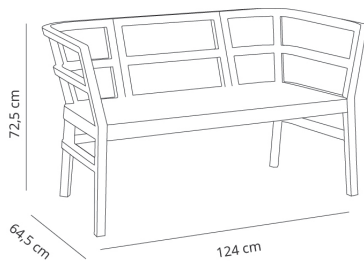

Optional cushions. Net weight 15 kg (33.07 lb).

AWARDS

Platinum Award
MIFF 2014

CERTIFICATIONS

UNE-EN 581-1

MEASUREMENTS

W 124cm x **L** 64,5cm x **H** 72,5cm x **Hs** 42cm

W 48.82in x **L** 25.4in x **H** 28.55in x **Hs** 16.54in

CHARACTERISTICS

Weight 15

Maximum Stackable

STD units	Packaging dim. (cm)	Units Container 20'	Units Container 40'	Units Container HC	Units Traylor 70m ³	Units Truck 100m ³
1X	40 x 115 x 74	66	150	150	198	240